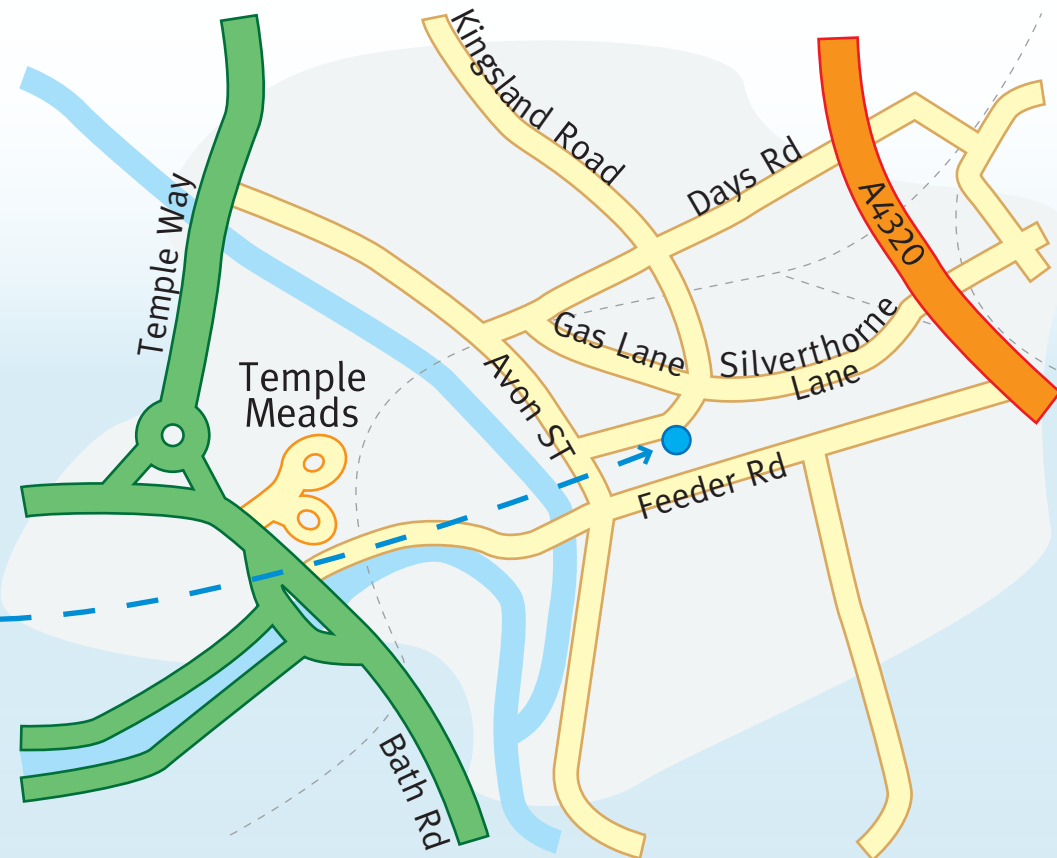

The Hot Tub People

The Junction, Silverthorne Lane,
St Philips, Bristol, BS2 0QD.

T: 0117 972 1426

Directions from the M32

- › Come off at **Junction 3**
- › Turn left at the roundabout onto the **A4320 Easton Way**
- › At the next roundabout take the second exit onto the **A4320 Barrow Road**
- › Turn right at the second set of traffic lights onto **Days Road**
- › At the junction turn left onto **Kingsland Road**. Drive underneath the railway bridge and follow the road around to the right
- › You will see The Hot Tub People Showroom sign on your left handside.

How to find us